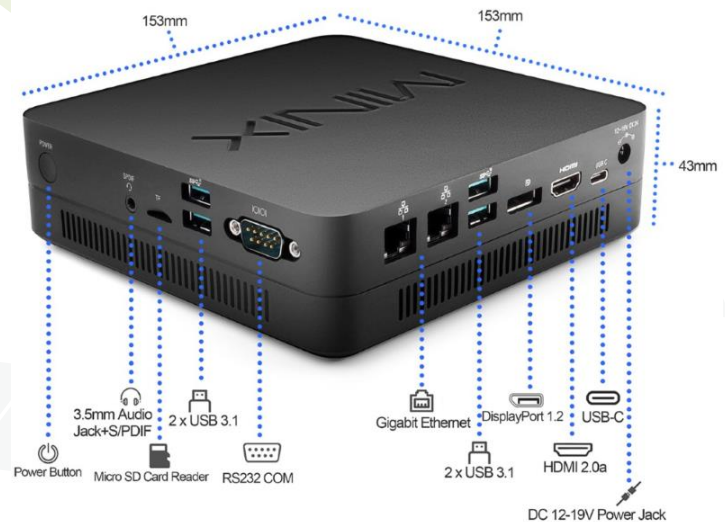

NEO NGC-7 PRO

Intel i7-10510U with Windows 11 Pro (64-bit) – Powerful. Versatile. Upgradeable

Main Features

Processor : Intel Core i7-10510U

GPU : Intel UHD Graphic 620

Memory: 8GB DDR4 (upgradeable to 32GB)

Internal Storage: 512GB M.2 NVMe SSD(upgradeable to 2TB)

Operation System: Windows 11 Pro (64-bit)

Triple-Display

Windows 10
Pro OS

4K
60Hz

Video
Playback

802.11ac
Dual-Band Wi-Fi

10TH GEN Intel Core i5-10210U
(up to 4.20 GHz)

Intel UHD
Graphics 620

8GB DDR4 RAM
(Upgradeable to 64GB)

256GB M.2 NVMe SSD
(Upgradeable to 2TB)